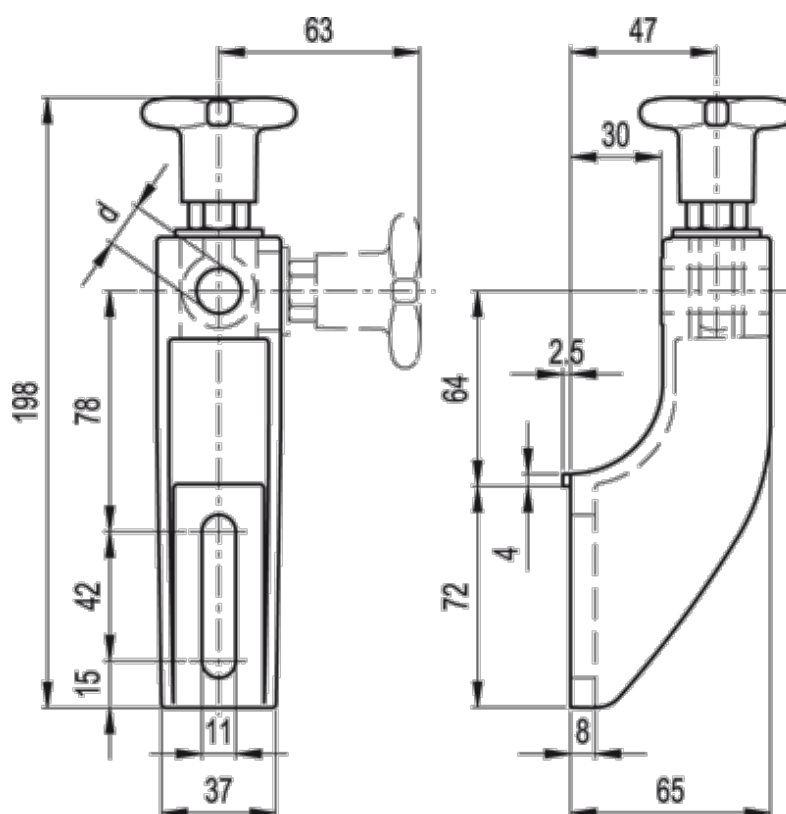

Data Sheet

Article number: 2310419652
Description: E+G Guide rail bracket
SPF.V-12

Measures

d = 12

Weight (g) = 195